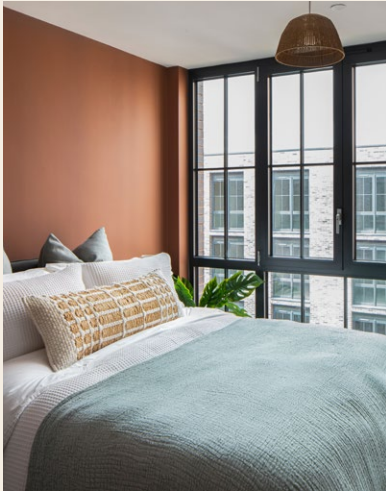

THE GOODSYARD

JEWELLERY QUARTER

TYPE 22 3 BEDROOM

Prices from £2,070 PCM
Average size 1,100 sq ft
Deposit one month's rent